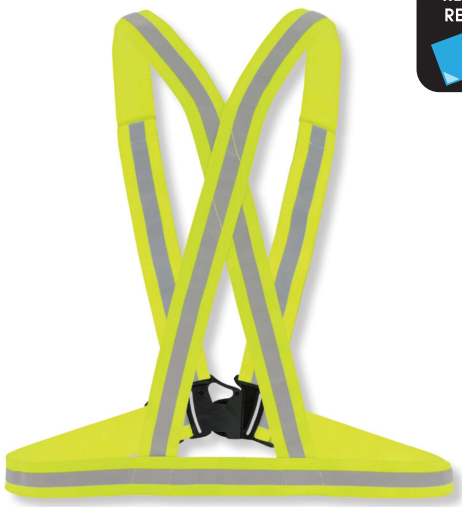

## Lightweight High-Visibility Yellow/Green Elastic Traffic Safety Sash

#### DESCRIPTION

This simple, yet effective, safety sash provides enhanced visibility to workers that are not required to wear ANSI-approved safety apparel. The X-back design provides an easy way of identifying a worker who has fallen due to gas poisoning or lack of oxygen while in an underground situation. It also helps distinguish if a worker is facing your direction or walking away.

#### FEATURES

- Made with elastic and polyester for extra comfort
- Silver reflective material enhances low-light visibility
- High-visibility yellow/green
- X-back design allows for easy identification
- Adjustable elastic waist and chest

#### SPECIFICATIONS

STYLE	FABRIC	ELASTIC AREAS	COLOR	WIDTH	REFLECTIVE
X-Back Sash	Polyester	Waist and Chest	High-Visibility Yellow/Green	1.5 in	5/8 in. Silver Reflective Stripe